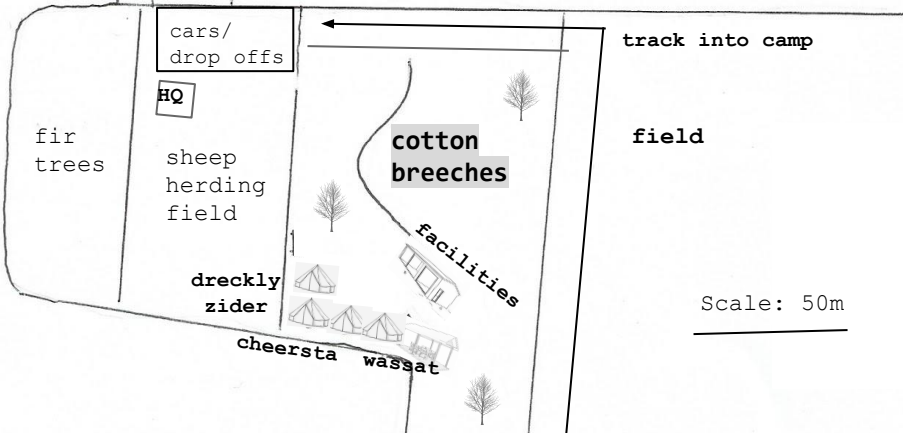

loo

wossnem

field

CAMPWELL
farm

camp map

Scale: 50m